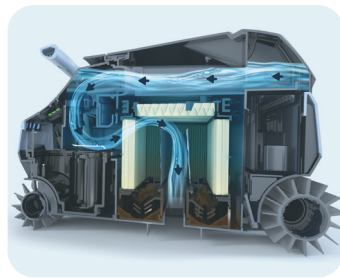

DOLPHIN EON™ 120d

LEARNS YOUR POOL. CLEANS IT ALL.

DOLPHIN EON™ 120d

EON™ Line

The Pool Cleaner That Reaches Where Other Can't.

The Dolphin EON 120d delivers powerful, intelligent cleaning for pools up to 50 ft / 15 m. Designed for complete, consistent coverage, it cleans floors, walls, waterline, steps and tanning ledges as low as 8" / 20 cm- leaving no area untouched. With smart navigation, extended runtime up to 2 weeks on one charge, and patented backwash filtration, the EON 120d keeps your pool effortlessly clean with less maintenance all season long.

The Dolphin EON 120d Difference

Complete Pool Coverage

Cleans floors, walls, steps, and tanning ledges as shallow as 8" / 20 cm.

DebrisLock™ Filtration

Captures ultra-fine debris for 4X clearer water.

SmartMap™ Navigation

Scans your pool and creates efficient cleaning paths.

App-Controlled Simplicity

Schedule cleanings, monitor status, and troubleshoot seamlessly from your phone when the robot is out of the pool.

EON 120d Specifications