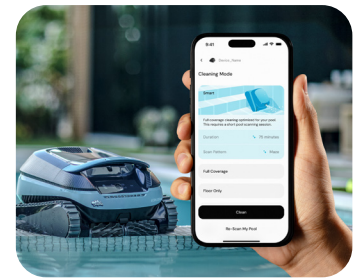

DOLPHIN EON™ 120d

LEARNS YOUR POOL. CLEANS IT ALL.

DOLPHIN EON™ 120d

EON™ Line

The Pool Cleaner That Reaches Where Other Can't.

The Dolphin EON 120d delivers powerful, intelligent cleaning for pools up to 50 ft / 15 m. Designed for complete, consistent coverage, it cleans floors, walls, waterline, steps and tanning ledges as low as 8" / 20 cm- leaving no area untouched. With smart navigation, extended runtime up to 2 weeks on one charge, and patented backwash filtration, the EON 120d keeps your pool effortlessly clean with less maintenance all season long.

The Dolphin EON 120d Difference

Complete Pool Coverage

Cleans floors, walls, steps, and tanning ledges as shallow as 8" / 20 cm.

DebrisLock™ Filtration

Captures ultra-fine debris for 4X clearer water.

SmartMap™ Navigation

Scans your pool and creates efficient cleaning paths.

App-Controlled Simplicity

Schedule cleanings, monitor status, and troubleshoot seamlessly from your phone when the robot is out of the pool.

EON 120d Specifications